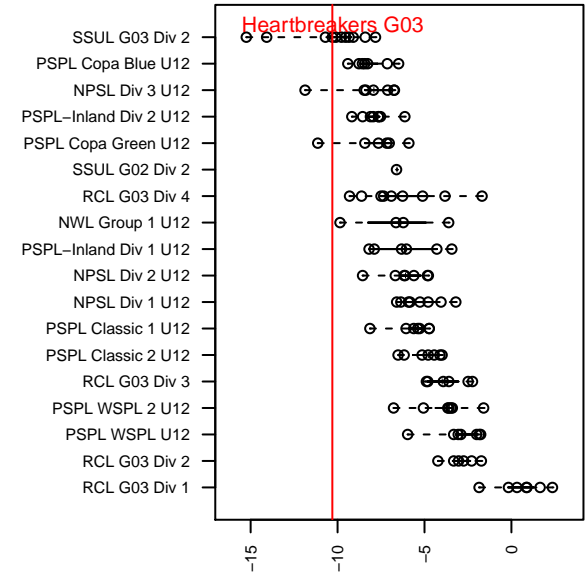

Heartbreakers G03

, WA
G03 total strength=94
attack=0.11 defense=0.07
fall league = SSUL G03 Div 2

alt names used:
The Heartbreakers

Venues played:
2015 SSUL G03 Div 2

**attack and defense variance (black dot)
relative to other teams
and top 10 in region**

**attack and defense rating
relative to others at age
and all opponents in last 13 months**

Performance relative to 13 month average

Performance relative to 13 month average

date	home		away		venue	pred.home	pred.away
2015-11-14	Heartbreakers G03	7	FWFC Storm G03	0	2015 SSUL G03 Div 2	2.69	0.25
2015-11-07	Harbor Firebirds G03	1	Heartbreakers G03	1	2015 SSUL G03 Div 2	1.28	0.59
2015-10-31	Highline SC SuperStrikers G03	2	Heartbreakers G03	0	2015 SSUL G03 Div 2	2.00	0.81
2015-10-24	MpVSA Daniel G03	0	Heartbreakers G03	1	2015 SSUL G03 Div 2	0.16	4.28
2015-10-17	Heartbreakers G03	1	Addison -Unk G03	3	2015 SSUL G03 Div 2	0.87	1.06
2015-10-10	Heartbreakers G03	0	Kent United White G03	3	2015 SSUL G03 Div 2	0.47	3.23
2015-09-26	UPSC Storm G03	2	Heartbreakers G03	1	2015 SSUL G03 Div 2	3.53	0.79
2015-09-19	CFSC Rogel G03	1	Heartbreakers G03	2	2015 SSUL G03 Div 2	1.76	1.13
2015-09-13	Heartbreakers G03	1	FWFC Team Scream G03	0	2015 SSUL G03 Div 2	0.87	1.41
2015-09-12	Heartbreakers G03	0	CFSC Klapperich G03	4	2015 SSUL G03 Div 2	1.49	1.31